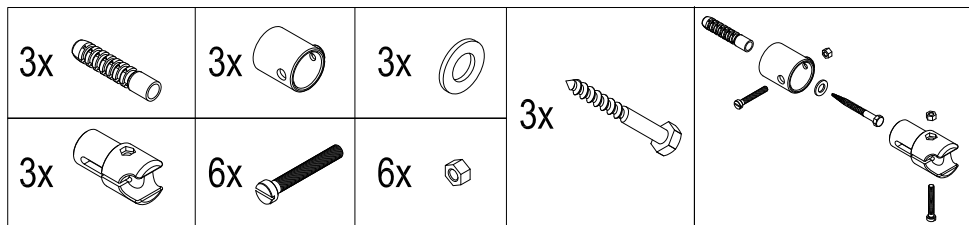

SPIRA PLUS

H/L [mm]	A [mm]	B [mm]	C [mm]
1140/600	220	980	80
1660/600	220	1500	80