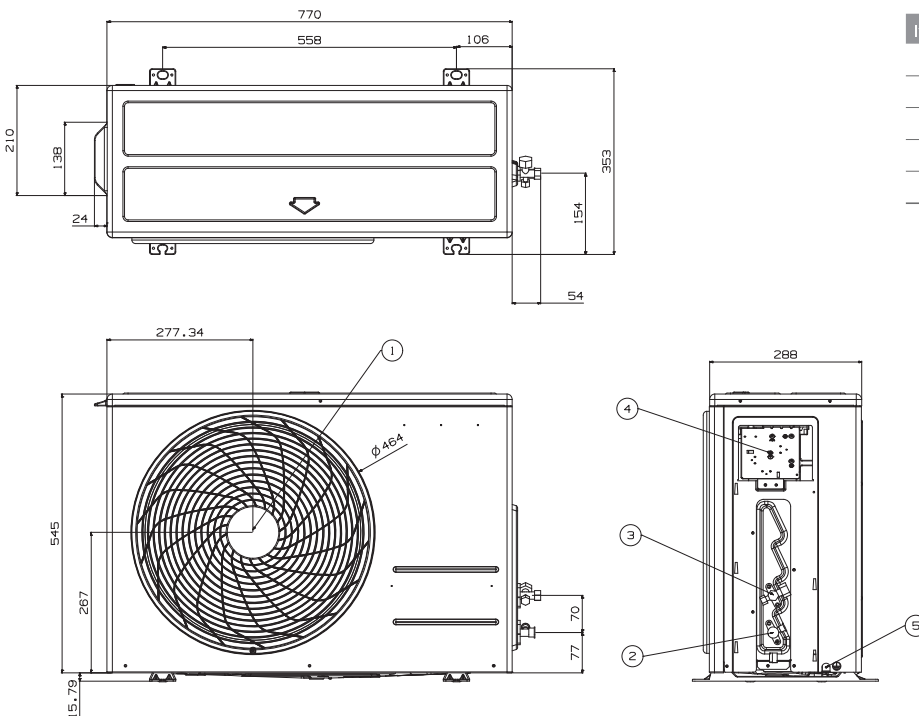

STANDARD

S09EQ.NSJ / S12EQ.NSJ

(Unit : mm)

Item No.	Part Name	Remark
1	Front Panel	
2	Display & Signal Receiver	
3	Air Filter	
4	Knockout hole	For pipe and cable
5	Installation Plate	

S09EQ.UA3 / S12EQ.UA3

(Unit : mm)

Item No.	Part Name
1	Air Discharge Grille
2	Gas Pipe Connection Port
3	Liquid Pipe Connection Port
4	Power & Transmission connection
5	Earth Screw

* This product contains Fluorinated greenhouse gases (R32).

WALL MOUNTED DIMENSIONS

STANDARD

S18EQ.NSK

(Unit : mm)

Item No.	Part Name	Remark
1	Front Panel	
2	Display & Signal Receiver	
3	Air Suction Filter	
4	Installation Plate	

S18EQ.UL2

(Unit : mm)

Item No.	Part Name
1	Air Discharge Grille
2	Gas Pipe Connection Port
3	Liquid Pipe Connection Port
4	Control Box
5	Earth Screw