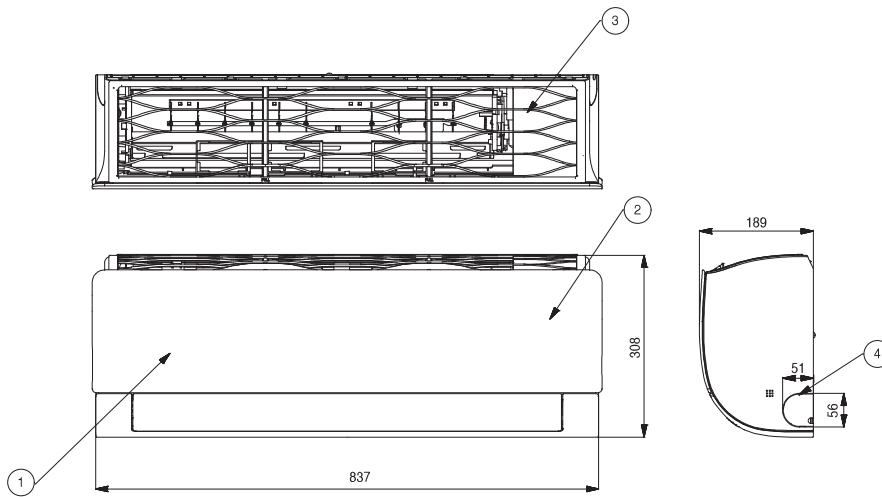

STANDARD

S09EQ.NSJ / S12EQ.NSJ

(Unit : mm)

Item No.	Part Name	Remark
1	Front Panel	
2	Display & Signal Receiver	
3	Air Filter	
4	Knockout hole	For pipe and cable
5	Installation Plate	

S09EQ.UA3 / S12EQ.UA3

(Unit : mm)

Item No.	Part Name
1	Air Discharge Grille
2	Gas Pipe Connection Port
3	Liquid Pipe Connection Port
4	Power & Transmission connection
5	Earth Screw

* This product contains Fluorinated greenhouse gases (R32).

WALL MOUNTED DIMENSIONS

STANDARD

S18EQ.NSK

(Unit : mm)

Item No.	Part Name	Remark
1	Front Panel	
2	Display & Signal Receiver	
3	Air Suction Filter	
4	Installation Plate	

S18EQ.UL2

(Unit : mm)

Item No.	Part Name
1	Air Discharge Grille
2	Gas Pipe Connection Port
3	Liquid Pipe Connection Port
4	Control Box
5	Earth Screw