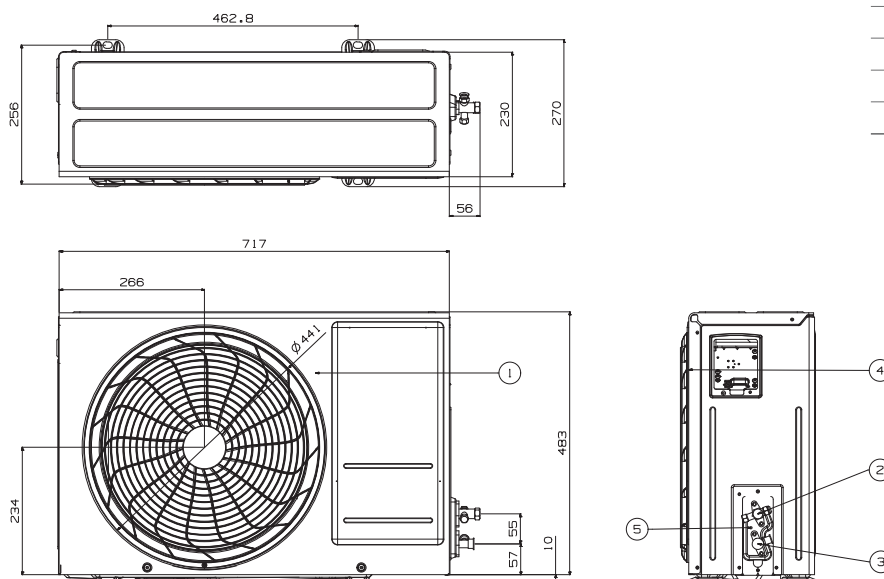

STANDARD

S09EQ.NSJ / S12EQ.NSJ

(Unit : mm)

Item No.	Part Name	Remark
1	Front Panel	
2	Display & Signal Receiver	
3	Air Filter	
4	Knockout hole	For pipe and cable
5	Installation Plate	

S09EQ.UA3 / S12EQ.UA3

(Unit : mm)

Item No.	Part Name
1	Air Discharge Grille
2	Gas Pipe Connection Port
3	Liquid Pipe Connection Port
4	Power & Transmission connection
5	Earth Screw

* This product contains Fluorinated greenhouse gases (R32).

WALL MOUNTED DIMENSIONS

STANDARD

S18EQ.NSK

(Unit : mm)

Item No.	Part Name	Remark
1	Front Panel	
2	Display & Signal Receiver	
3	Air Suction Filter	
4	Installation Plate	

S18EQ.UL2

(Unit : mm)

Item No.	Part Name
1	Air Discharge Grille
2	Gas Pipe Connection Port
3	Liquid Pipe Connection Port
4	Control Box
5	Earth Screw