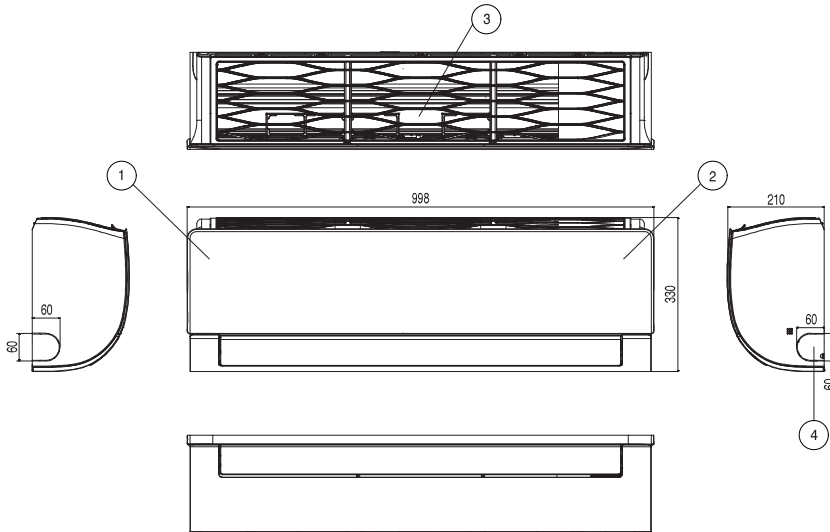

STANDARD

S09EQ.NSJ / S12EQ.NSJ

(Unit : mm)

Item No.	Part Name	Remark
1	Front Panel	
2	Display & Signal Receiver	
3	Air Filter	
4	Knockout hole	For pipe and cable
5	Installation Plate	

S09EQ.UA3 / S12EQ.UA3

(Unit : mm)

Item No.	Part Name
1	Air Discharge Grille
2	Gas Pipe Connection Port
3	Liquid Pipe Connection Port
4	Power & Transmission connection
5	Earth Screw

* This product contains Fluorinated greenhouse gases (R32).

WALL MOUNTED DIMENSIONS

STANDARD

S18EQ.NSK

(Unit : mm)

Item No.	Part Name	Remark
1	Front Panel	
2	Display & Signal Receiver	
3	Air Suction Filter	
4	Installation Plate	

S18EQ.UL2

(Unit : mm)

Item No.	Part Name
1	Air Discharge Grille
2	Gas Pipe Connection Port
3	Liquid Pipe Connection Port
4	Control Box
5	Earth Screw