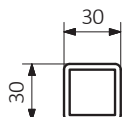

Simple One

Technical drawing:

A – Height B – Width C1-C5 – Distance between pipe centres D – Horizontal distance between mounting bracket centres
E – Vertical distance between mounting brackets F – Distance between a mounting bracket and the bottom of the radiator

Pipe: